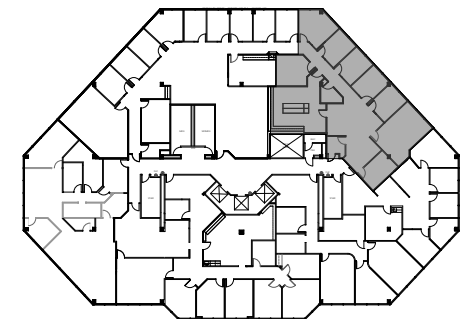

One Katy Plaza

11111 Katy Freeway
Houston, TX 77079

Suite 515

3,116 RSF

Jack A. Russo
713 425 1808
jack.russo@am.jll.com

1400 Post Oak Blvd Suite 1100 | Houston, TX 77056 | +1 713 888 4000 | www.jll.com/houston